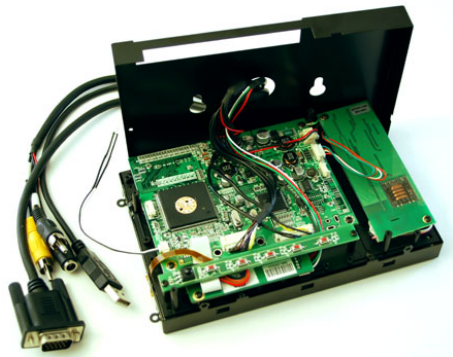

CARTFT.COM

258.00 EUR

incl. 19% VAT, plus shipping

- **Open-Frame !**
- **Auto Power On !**
- **Auto-Dimmer !**

New : LED-Backlight-Technology, with optimized color saturation enabling particular high and shining display. The scale of displayable color nuances is increased by 45% because of the new technology. Conventional LCDs are based on CCFL backlight, which can display approx. 72% of the standard color scale of NTSC (National Television Systems Committee). With LED-Backlight-Technology 104% of the NTSC-color scale can be displayed. This results in displaying in a highly realistic manner.

With the new Open-Frame TFT display-series from CarTFT you get back control : The ruggedized metal frame enables you a stable installation. The single modules (Mainboard, Touchscreen controller, Power inverter and button-frame) can be screwed off from the rear side and being positioned elsewhere. This way you can install the connector cables more easier and the display thickness shrinks also.

- Speakers
- Different cable lengths
- Other display models/sizes
- Touchscreen RS232 instead of USB
- Other connector types
- [...] Ask us !

Additional informations :

With the touchscreen functionality you easily can control your PC. The brilliant VGA-display ensures a maximum readability and sharpness.

Spezifications

<i>Screen size</i>	7" digital
<i>Aspect Ratio</i>	16:9 wide TFT screen
<i>Dot Resolution</i>	2400x480= 1,152,000 dots
<i>Physical Resolution</i>	800x480
<i>Supported Resolutions</i>	640x480-1024x768
<i>Color configuration</i>	RGB stripe
<i>Brightness</i>	400 nits
<i>Contrast</i>	350:1
<i>Operating temperature</i>	-30°C to 85°C
<i>Power input</i>	DC 12/24V
<i>Power consumption</i>	max. 8W
<i>Video system</i>	2x Video inputs (PAL/NTSC) 1x VGA input
<i>Dimensions</i>	167.9 x 107.9 x 32.6 mm Display : 154 x 93 mm
<i>Video input signal</i>	1.0Vp-p, composite video
<i>Features</i>	Full function OSD control (english) Auto-Dimmer Auto Power On/Off Autodimmer